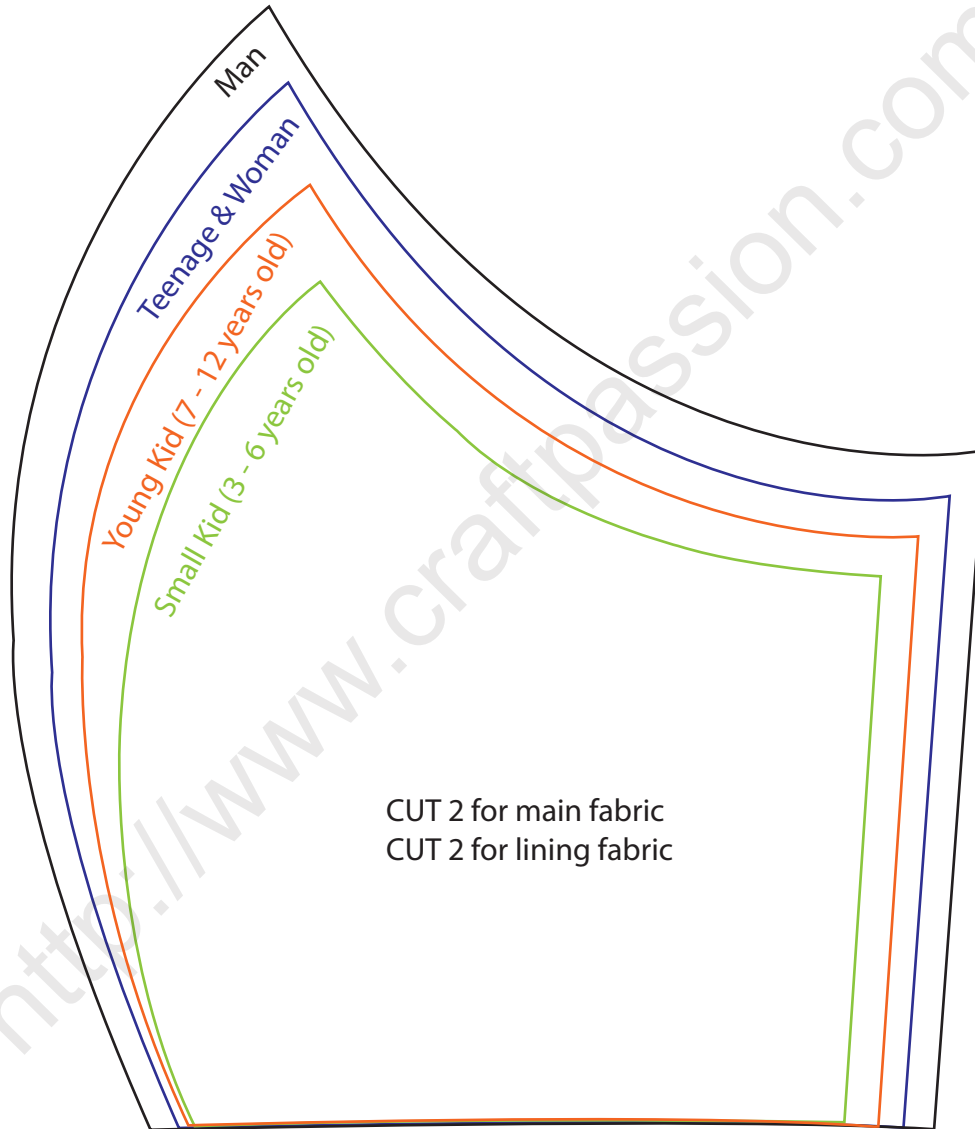

# Face Mask Pattern

(version 2)

<http://www.craftpassion.com/?p=26304>

2"

Please check your scale here after print

Note: Please add 1/4" seam allowance for all the pattern

Copyright © craftpassion.com  
Meant for hobby and personal use only. Do not sell.